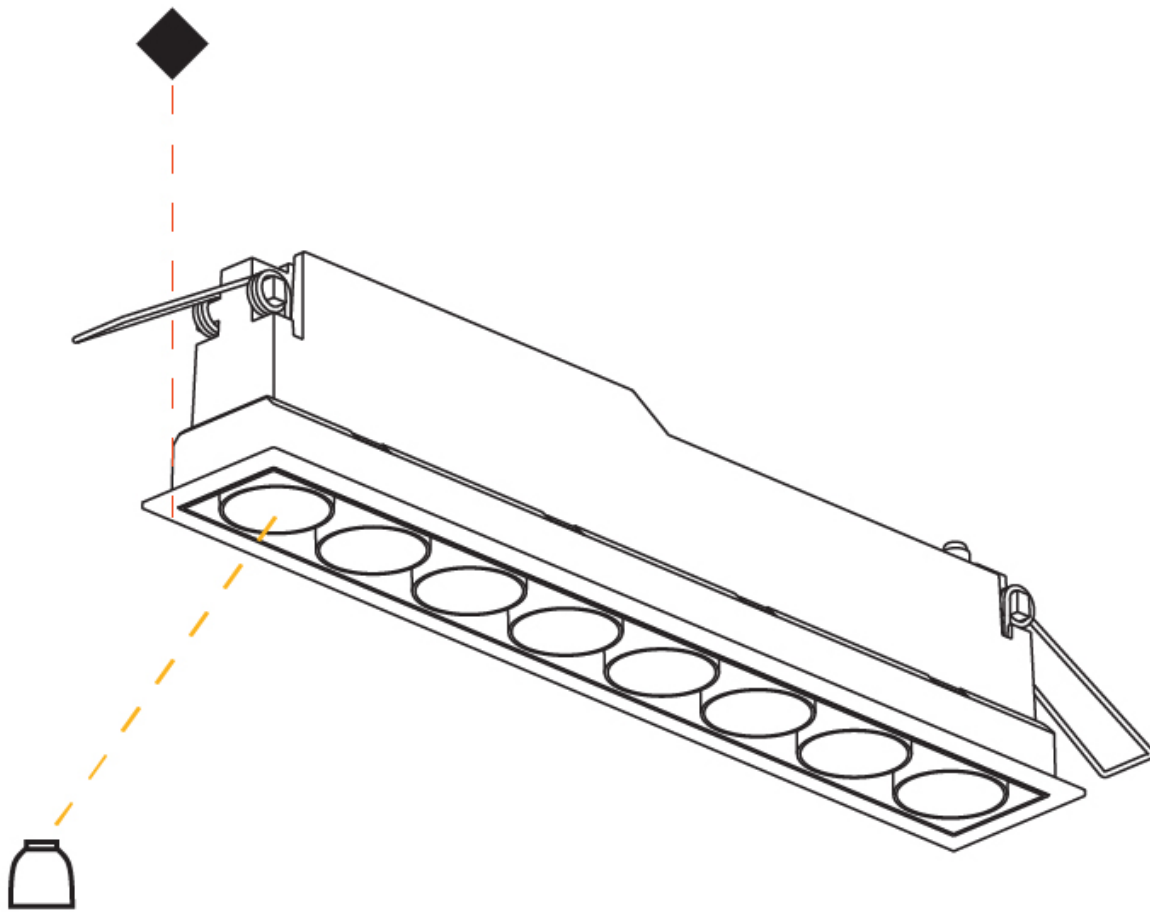

MAGIQ 8 CELL RECESSED

A35145-

PROJECT	_____
TYPE	_____
SPECIFIER	_____
QUANTITY	_____
DATE	_____

A