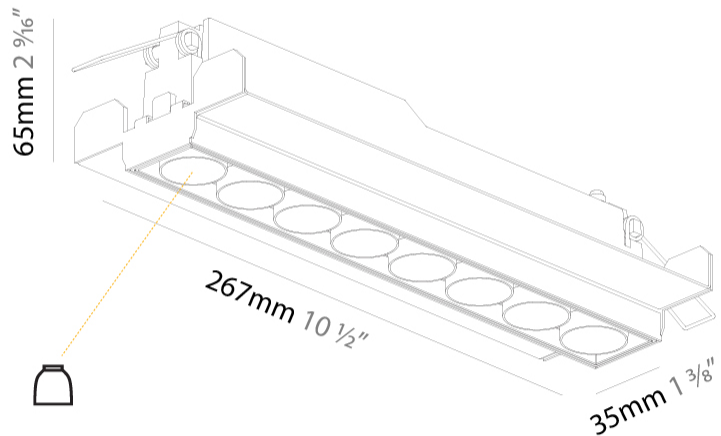

GENERAL

Series: Magiq
Subseries: Magiq 8 Cell
Brand: Prolicht
Division: Architectural
Mounting Type: Trimless
Mounting Location: Ceiling
Subcategory: Downlight

PHYSICAL

Shape: Rectangle
Length (mm): 267
Length (in): 10 1/2
Width (mm): 35
Width (in): 1 3/8
Height (mm): 64
Height (in): 2 1/2
Ceiling Thickness (mm): 12.5
Ceiling Thickness (in): 1/2
Min. Recessing Depth (mm): 100
Min. Recessing Depth (in): 3 15/16
Weight (kg): 0.737
Weight (lbs): 1.61
Fixture Finish: BLK / WHI
Fixture Material: Aluminum Die Cast
Cut-out Measurements: 272mm / 10 11/16" x 42mm / 1 5/8"
Upon Request: Unique Ceiling Thickness

ELECTRICAL

Lamp Type: LED (Zhaga Standard)
Input Wattage (W): 30.2
Total Output Wattage (W): 25.9
Dimming: Tri-Mode (Non-Dimming and Phase Dimming (120Vac only) and 0-10V Dimming)
Driver Included: No
Driver Location: Remote
Driver Type: Constant Current - Universal
Driver Class: Class 2
Input Voltage (V): 120 - 277
Constant Current (MA): 1050

LED

Number of LEDs: 8
Color Temperature (°K): 2700 / 3000 / 3500 / 4000
Max. Delivered Lumen (lm): 1560 / 1700 / 1725 / 1760
CRI: >90 CRI
Lamp Life (hrs): 50000
Upon Request: Special Color Temperature

OPTICAL

Reflector: 8 / 14 / 34
Upon Request: Special Beam Angles

RATINGS AND CERTIFICATIONS

Certified By: CSA Certified to UL and CSA Standards
IP rating: IP20