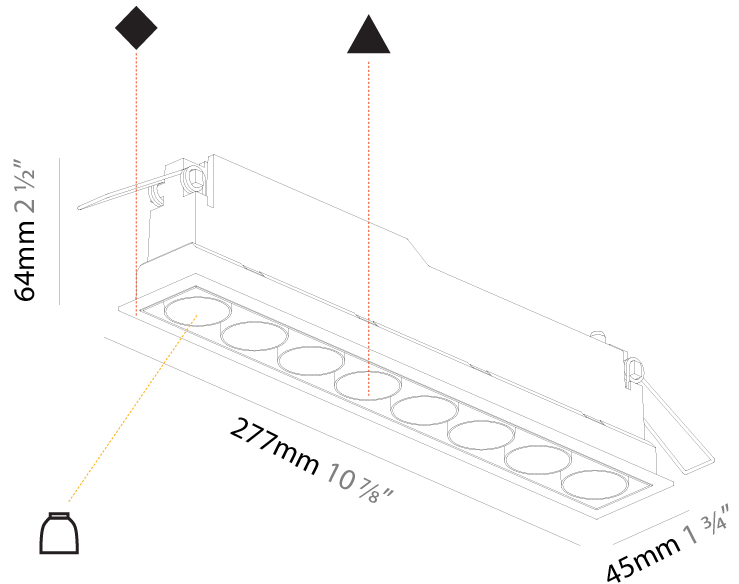

Series: Magiq
Subseries: Magiq 8 Cell Korona
Brand: Prolicht
Division: Architectural
Mounting Type: Recessed
Mounting Location: Ceiling
Subcategory: Downlight

PHYSICAL

Shape: Rectangle
Length (mm): 277
Length (in): 10 ⁷/₈
Width (mm): 45
Width (in): 1 ³/₄
Height (mm): 64
Height (in): 2 ¹/₂
Ceiling Thickness (mm): 5 - 30
Ceiling Thickness (in): 3/16 - 1 3/16
Min. Recessing Depth (mm): 100
Min. Recessing Depth (in): 3 ¹⁵/₁₆
Light Distribution: Downlight
Weight (kg): 0.518
Weight (lbs): 1.15
Fixture Finish: SSR / BKV / CWI / CRY / HAB / UFT / ITA / RUA / FTG / MYG / LOD / PUS / FRO / FUP / KIA / POP / BLS / SPG / MEY / GOH / GUM / CHC / COM / ABZ / JAG / OBR / MOS / ROR
Holder Finish: WHI / BLK
Fixture Material: Aluminum Die Cast
Cut-out Measurements: 270mm / 10 5/8" x 38mm / 1 1/2"

ELECTRICAL

Lamp Type: LED (Zhaga Standard)
Input Wattage (W): 26.6
Total Output Wattage (W): 25.9
Dimming: Tri-Mode (Non-Dimming and Phase Dimming (120Vac only) and 0-10V Dimming)
Driver Included: No
Driver Location: Remote
Driver Type: Constant Current - Universal
Driver Class: Class 2
Input Voltage (V): 120 - 277
Constant Current (MA): 1050

LED

Number of LEDs: 8
Color Temperature (°K): 2700 / 3000 / 3500 / 4000
Max. Delivered Lumen (lm): 1570 / 1700 / 1725 / 1760
Nominal Lumen (lm): 1760 / 1900 / 2040 / 1980
CRI: >90 CRI
Lamp Life (hrs): 50000

OPTICAL

Reflector: 8 / 14 / 34

RATINGS AND CERTIFICATIONS

Certified By: CSA Certified to UL and CSA Standards
IP rating: IP20