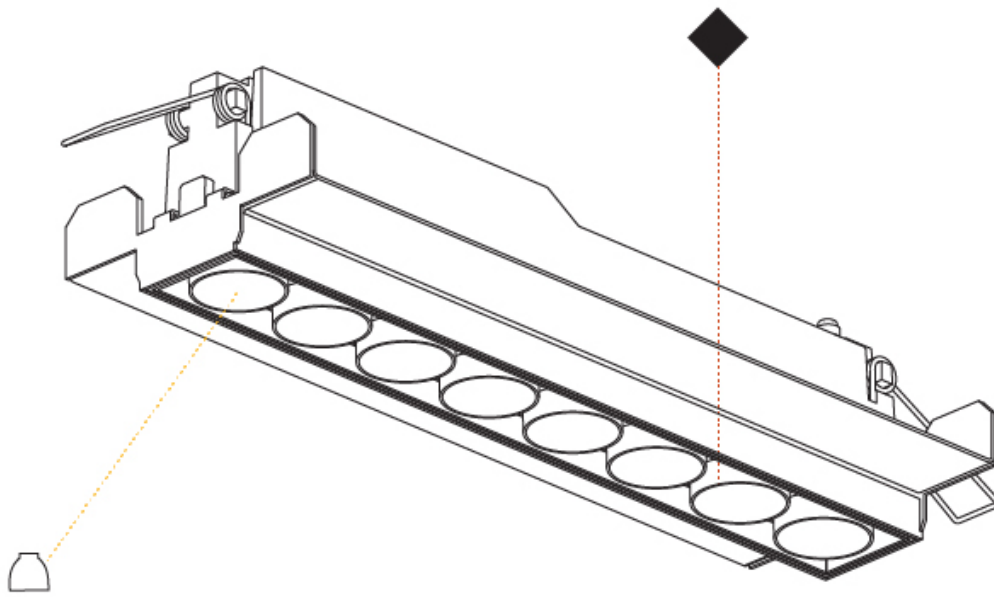

100mm
3 15/16"

12 1/2 mm
1/2"

272mm x 42mm
10 11/16" x 1 5/8"

MAGIQ 8 CELL KORONA TRIMLESS

A35136-

PROJECT	_____
TYPE	_____
SPECIFIER	_____
QUANTITY	_____
DATE	_____

MAGIQ 8 CELL RECESSED

A35145-