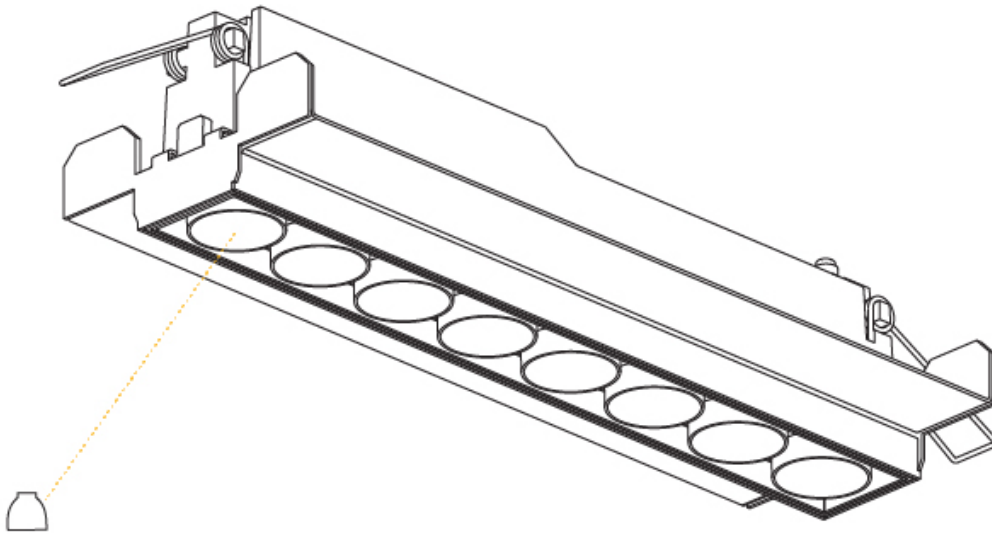

MAGIQ 8 CELL TRIMLESS

A35130-

PROJECT	_____
TYPE	_____
SPECIFIER	_____
QUANTITY	_____
DATE	_____