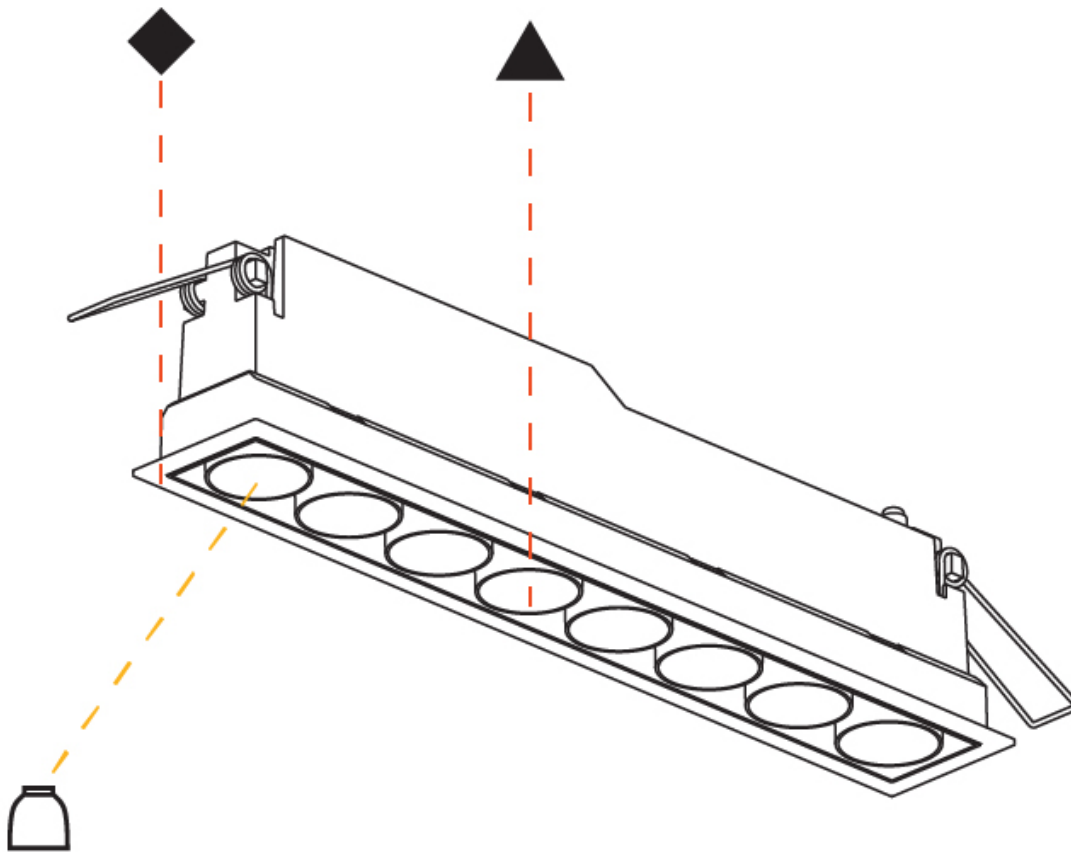

MAGIQ 8 CELL KORONA RECESSED

A35151-

PROJECT	_____
TYPE	_____
SPECIFIER	_____
QUANTITY	_____
DATE	_____

A