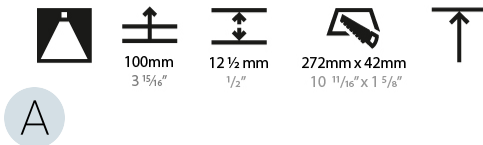

GENERAL

Series: Magiq
Subseries: Magiq 8 Cell
Brand: Prolicht
Division: Architectural
Mounting Type: Trimless
Mounting Location: Ceiling
Subcategory: Downlight

PHYSICAL

Shape: Rectangle
Length (mm): 267
Length (in): 10 1/2
Width (mm): 35
Width (in): 1 3/8
Height (mm): 64
Height (in): 2 1/2
Ceiling Thickness (mm): 12.5
Ceiling Thickness (in): 1/2
Min. Recessing Depth (mm): 100
Min. Recessing Depth (in): 3 15/16
Weight (kg): 0.737
Weight (lbs): 1.61
Fixture Finish: BLK / WHI
Fixture Material: Aluminum Die Cast
Cut-out Measurements: 272mm / 10 11/16" x 42mm / 1 5/8"
Upon Request: Unique Ceiling Thickness

ELECTRICAL

Lamp Type: LED (Zhaga Standard)
Input Wattage (W): 30.2
Total Output Wattage (W): 25.9
Dimming: Tri-Mode (Non-Dimming and Phase Dimming (120Vac only) and 0-10V Dimming)
Driver Included: No
Driver Location: Remote
Driver Type: Constant Current - Universal
Driver Class: Class 2
Input Voltage (V): 120 - 277
Constant Current (MA): 1050

LED

Number of LEDs: 8
Color Temperature (°K): 2700 / 3000 / 3500 / 4000
Max. Delivered Lumen (lm): 1560 / 1700 / 1725 / 1760
CRI: >90 CRI
Lamp Life (hrs): 50000
Upon Request: Special Color Temperature

OPTICAL

Reflector: 8 / 14 / 34
Upon Request: Special Beam Angles

RATINGS AND CERTIFICATIONS

Certified By: CSA Certified to UL and CSA Standards
IP rating: IP20