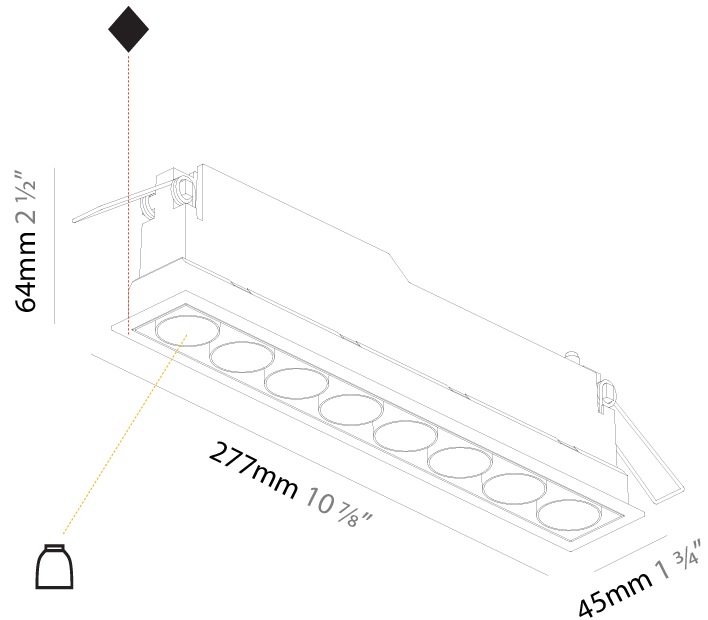

PHYSICAL

Shape: Rectangle
Length (mm): 277
Length (in): 10 7/8
Width (mm): 45
Width (in): 1 3/4
Height (mm): 64
Height (in): 2 1/2
Ceiling Thickness (mm): 10 / 12.5 / 15 / 25 / 30
Ceiling Thickness (in): 3/8 or 1/2 or 9/16 or 1 or 1 3/16
Min. Recessing Depth (mm): 100
Min. Recessing Depth (in): 3 15/16
Light Distribution: Downlight
Weight (kg): 0.518
Weight (lbs): 1.14
Fixture Finish: SSR / BKV / CWI / CRY / HAB / UFT / ITA / RUA / FTG / MYG / LOD / PUS / FRO / FUP / KIA / POP / BLS / SPG / MEY / GOH / GUM / CHC / COM / ABZ / JAG / OBR / MOS / ROR
Holder Finish: WHI / BLK
Fixture Material: Aluminum Die Cast
Cut-out Measurements: 270mm / 10 5/8" x 38mm / 1 1/2"

ELECTRICAL

Lamp Type: LED (Zhaga Standard)
Input Wattage (W): 27
Total Output Wattage (W): 25.9
Dimming: Tri-Mode (Non-Dimming and Phase Dimming (120Vac only) and 0-10V Dimming)
Driver Included: No
Driver Location: Remote
Driver Type: Constant Current - Universal
Driver Class: Class 2
Input Voltage (V): 120 - 277
Constant Current (MA): 1050

LED

Number of LEDs: 8
Color Temperature (°K): 2700 / 3000 / 3500 / 4000
Max. Delivered Lumen (lm): MAX 1561 / 1685 / 1721 / 1756
Nominal Lumen (lm): 1760 / 1900 / 1940 / 1980
CRI: >90 CRI
Lamp Life (hrs): 50000

OPTICAL

Reflector: 8 / 14 / 34

RATINGS AND CERTIFICATIONS

Certified By: CSA Certified to UL and CSA Standards
IP rating: IP20

100mm
3 15/16"

5 - 30 mm
3/16" - 1 3/16"

270mm x 38mm
10 5/8" x 1 1/2"