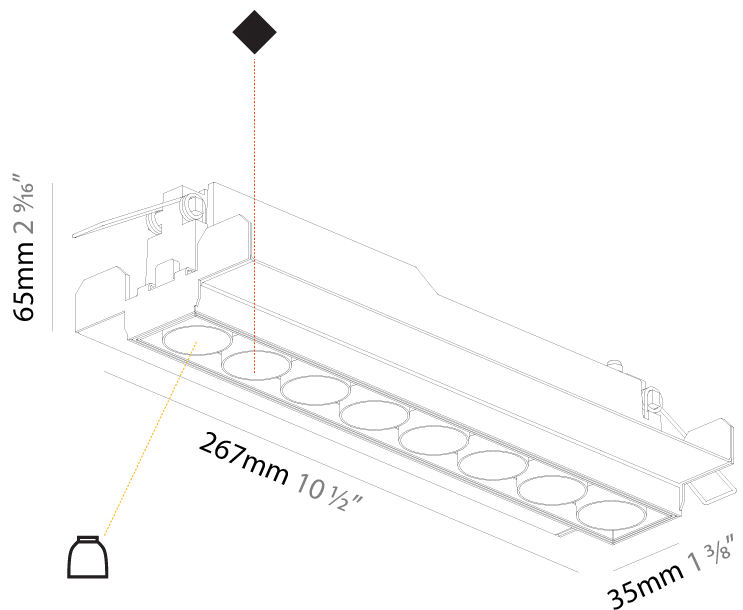

Holder Finish: WHI / BLK

Fixture Material: Aluminum Die Cast

Cut-out Measurements: 273mm / 10 3/4" x 42mm / 1 5/8"

Upon Request: Unique Ceiling Thickness

ELECTRICAL

Lamp Type: LED (Zhaga Standard)
Input Wattage (W): 27
Total Output Wattage (W): 25.9
Dimming: Tri-Mode (Non-Dimming and Phase Dimming (120Vac only) and 0-10V Dimming)
Driver Included: No
Driver Location: Remote
Driver Type: Constant Current - Universal
Driver Class: Class 2
Input Voltage (V): 120 - 277
Constant Current (MA): 1050

LED

Number of LEDs: 8
Color Temperature (*K): 2700 / 3000 / 3500 / 4000
Max. Delivered Lumen (lm): MAX. 1561 / 1685 / 1721 / 1756
Nominal Lumen (lm): MAX. 1760 / 1900 / 1940 / 1980
CRI: >90 CRI
Lamp Life (hrs): 50000
Upon Request: Special Color Temperature

OPTICAL

Reflector*: 8 / 14 / 34
Upon Request: Special Beam Angles

RATINGS AND CERTIFICATIONS

Certified By: CSA Certified to UL and CSA Standards

Zaneen Lighting Inc. © 2024. 11800-306-3389, 1-416-247-9389, www.zaneen.com

For International specifications by adding 'INT' at the end of the existing Model #. For assistance on 'custom' specifications, contact zteam@zaneen.com.

In a constant effort to supply the best product, we reserve the right to change specifications or materials without notice. The most recent specification sheets are found at zaneen.com

100mm
3 15/16"

12 1/2 mm
1/2"

272mm x 42mm
10 11/16" x 1 5/8"